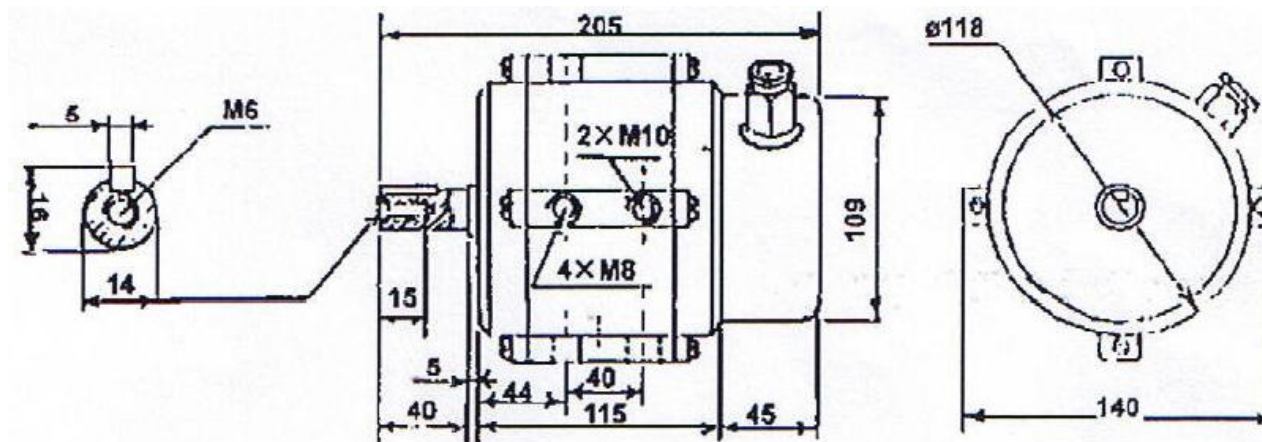

PEARL SERIES

B Frame (Metric-71 Frame) ϕ Pad Mount

B Frame (Metric-71 Frame) ϕ Foot Mount